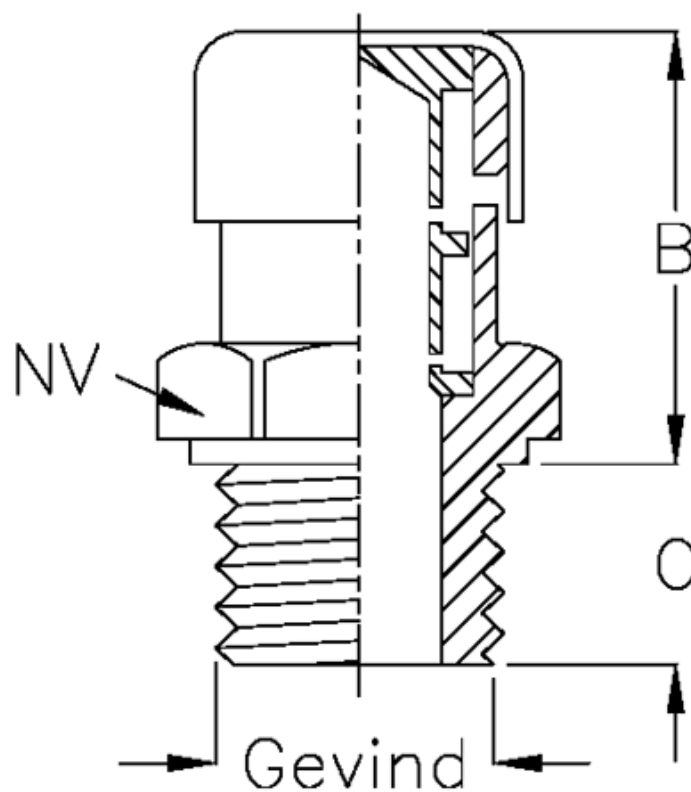

Article number: 21301481

Description: Breather plug w/labyrinth  
Type 30A M20x1,5

## Measures

B = 21

C = 10

NV = 24

Thread = M20x1,5